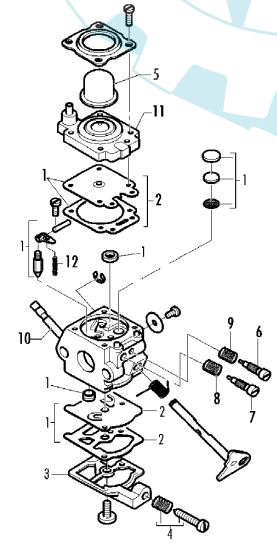

Number of Pages 1 of 5

Factory: IIQ - Valmadrera	Product Group: OP 93
Publication Number: MIPL2006_V050000002	Petrol Portable
Publication Date: 30/01/06	Sub Group 9433

FIGURE 4

FIGURE 1

FIGURE 3

FIGURE 2

Item	P/N McC	P/N ELX	Qty	DESCRIPTION
FIGURE 1				
1	FIGURE 2			
2	247936	538247936	1	crankcase kit (starter)
3	• 235900	538235900	1	ball bearing 6002(15/32/9)
4	• 235899	538235899	1	seeger
C 5	• 228872	538228872	1	seal 13-32-5 (S7)
6	247935	538247935	1	crankcase kit (Flywheel)
7	• 235899	538235899	1	seeger ring
8	• 235900	538235900	1	ball bearing 6002(15/32/9)
C 9	• 228872	538228872	1	seal 13-32-5 (S7)
B 13	247937	538247937	1	clutch assy
14	• 241269	538241269	2	pin
C 15	• 241270	538241270	1	clutch spring
16	• 236956	538236956	2	washer
17	241240	538241240	1	flywheel
18	235806	538235806	2	screw M5x20
C 19	241298	538241298	1	ignition coil
20	235808	538235808	2	screw M5x50
21	235804	538235804	2	screw M5x30
C 22	241541	538241541	1	tank mix assy
B 23	• 229809	538229809	1	hose fuel mm245
B 24	• 229743	538229743	1	hose fuel 150mm
C 25	• 235675	538235675	1	fuel tank grommet
A 26	240452	538240452	1	pick up fuel
B 27	236563	538236563	1	fuel cap ass'y
A 28	• 236564	538236564	1	cap gasket
29	242711	538242711	1	air filter cover
B 30	241523	538241523	1	air filter
31	235642	538235642	2	nut M5
32	235248	538235248	2	washer
33	237452	538237452	1	air filter box
A 34	227417	538227417	1	gasket
C 35	FIGURE 3/4			
36	227255	538227255	1	choke knob
A 37	227692	538227692	1	gasket
38	235248	538235248	2	washer
39	235803	538235803	2	screw M5x25
40	241266	538241266	1	crankshaft assy
C 41	• 235742	538235742	1	needle bearing Ø 9x14x12
C 42	227631	538227631	1	key
43	242800	538242800	1	starter pawl ass'y
44	235218	538235218	1	nut M8
C 45	242808	538242808	1	starter assy
B 46	• 249163	538249163	1	pulley/rope
A 47	• 227703	538227703	1	rope
48	• 240884	538240884	1	starter handle
49	• 227467	538227467	1	spring shield
B 50	• 227300	538227300	1	rewind spring
B 51	• 241781	538241781	2	pawl
52	• 241782	538241782	2	spring shield
B 53	• 111088	538111088	2	snap ring
54	241248	538241248	4	fuel tank grommet
55	236527	538236527	4	screw M6x16
C 56	241280	538241280	1	muffler gasket
C 57	241432	538241432	1	muffler assy
58	• 227236	538227236	1	clamp
59	• 227274	538227274	2	screw M5x60
60	227565	538227565	4	screw M5x25
A 61	92879	538092879	1	spark plug RDJ8J
62	242706	538242706	1	engine cover
63	241416	538241416	2	engine cover gasket