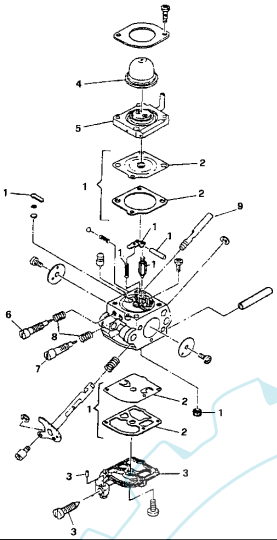

Number of Pages 1 of 5

Factory: IIQ - Valmadrera	Product Group: OP 93
Publication Number: MIPL2006_V050000002	Petrol Portable
Publication Date: 30/01/06	Sub Group 9433

FIGURE 4

FIGURE 1

FIGURE 3

FIGURE 2

Item	P/N McC	P/N ELX	Qty	DESCRIPTION
FIGURE 1				
1	FIGURE 2			
2	247936	538247936	1	crankcase kit (starter)
3	• 235900	538235900	1	ball bearing 6002(15/32/9)
4	• 235899	538235899	1	seeger
C 5	• 228872	538228872	1	seal 13-32-5 (S7)
6	247935	538247935	1	crankcase kit (Flywheel)
7	• 235899	538235899	1	seeger ring
8	• 235900	538235900	1	ball bearing 6002(15/32/9)
C 9	• 228872	538228872	1	seal 13-32-5 (S7)
B 13	247937	538247937	1	clutch assy
14	• 241269	538241269	2	pin
C 15	• 241270	538241270	1	clutch spring
16	• 236956	538236956	2	washer
17	241240	538241240	1	flywheel
18	235806	538235806	2	screw M5x20
C 19	241298	538241298	1	ignition coil
20	235808	538235808	2	screw M5x50
21	235804	538235804	2	screw M5x30
C 22	241541	538241541	1	tank mix assy
B 23	• 229809	538229809	1	hose fuel mm245
B 24	• 229743	538229743	1	hose fuel 150mm
C 25	• 235675	538235675	1	fuel tank grommet
A 26	240452	538240452	1	pick up fuel
B 27	236563	538236563	1	fuel cap ass'y
A 28	• 236564	538236564	1	cap gasket
29	242711	538242711	1	air filter cover
B 30	241523	538241523	1	air filter
31	235642	538235642	2	nut M5
32	235248	538235248	2	washer
33	237452	538237452	1	air filter box
A 34	227417	538227417	1	gasket
C 35	FIGURE 3/4			
36	227255	538227255	1	choke knob
A 37	227692	538227692	1	gasket
38	235248	538235248	2	washer
39	235803	538235803	2	screw M5x25
40	241266	538241266	1	crankshaft assy
C 41	• 235742	538235742	1	needle bearing Ø 9x14x12
C 42	227631	538227631	1	key
43	242800	538242800	1	starter pawl ass'y
44	235218	538235218	1	nut M8
C 45	242808	538242808	1	starter assy
B 46	• 249163	538249163	1	pulley/rope
A 47	• 227703	538227703	1	rope
48	• 240884	538240884	1	starter handle
49	• 227467	538227467	1	spring shield
B 50	• 227300	538227300	1	rewind spring
B 51	• 241781	538241781	2	pawl
52	• 241782	538241782	2	spring shield
B 53	• 111088	538111088	2	snap ring
54	241248	538241248	4	fuel tank grommet
55	236527	538236527	4	screw M6x16
C 56	241280	538241280	1	muffler gasket
C 57	241432	538241432	1	muffler assy
58	• 227236	538227236	1	clamp
59	• 227274	538227274	2	screw M5x60
60	227565	538227565	4	screw M5x25
A 61	92879	538092879	1	spark plug RDJ8J
62	242706	538242706	1	engine cover
63	241416	538241416	2	engine cover gasket